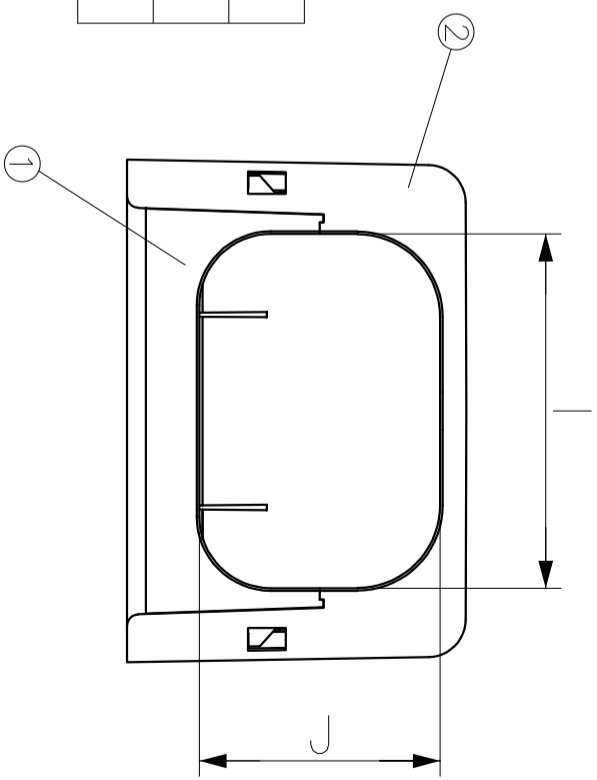

	A	B	C	D	E	F	G	H	I	J
IHM-100	90	104	85	90	100	156	90	133	94	64
IHM-140	140	121	135	107	140	196	104	182	130	75

②	Cover	PVC	White Ivory Brown	1		
①	Base	PVC	White Ivory Brown	1		
NO.	PART'S NAME	MATERIALS	COLOR	QUANTITY	REMARKS	

INABA DENKI
INABA DENKI SANGYO CO.,LTD.
MANUFACTURING DIVISION

DESIGNED	DRAWN	CHECKED	APPROVED
Hirami 23.07.20	Hirami 23.07.20	Motsumura 23.07.20	Horiguchi 23.07.20
SCALE	Free	3RD ANGLE PROJECTION	

NAME
 Wall Mounted Outlet
 IHM-100,140
DRAWING NO.
 P-2307-HB065